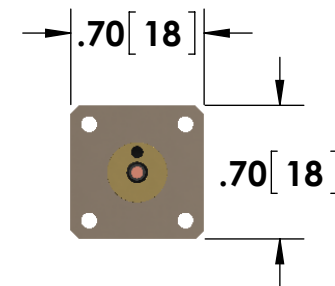

- #14 Bare Copper Wire Input Connections
- BNC (Amphenol) Output Connector

Specifications subject to change without notice.

T & M RESEARCH PRODUCTS, INC.

TITLE: **SDN SERIES - 3 WATT UNIT**

DIMENSIONS: **inch[mm]**