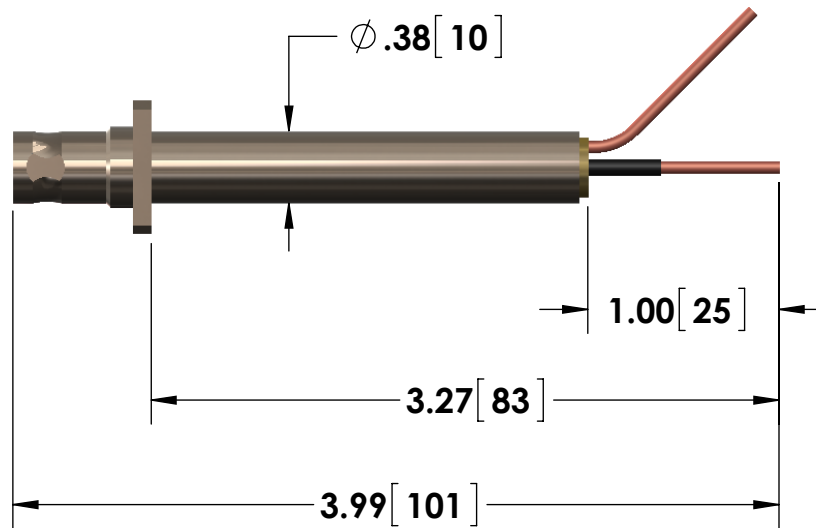

- #14 Bare Copper Wire Input Connections
- BNC (Amphenol) Output Connector

Specifications subject to change without notice.

T & M RESEARCH PRODUCTS, INC.

TITLE: **SDN SERIES - 3 WATT UNIT**

DIMENSIONS: **inch[mm]**