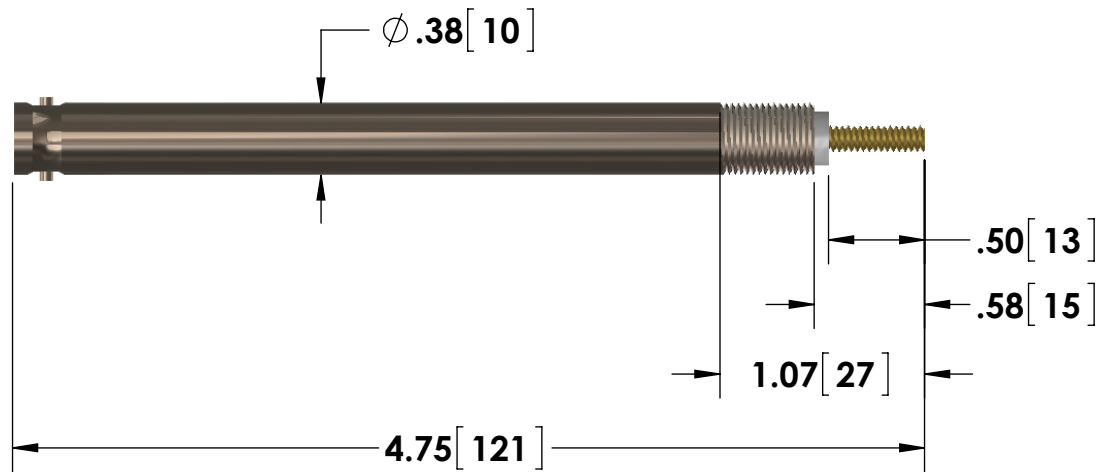

- 6-32 Stud Input Connection w/ 2 ea. Nuts
- 3/8-32 Threaded Case Body w/ 2 ea. Low Profile Panel Nuts
- BNC (Amphenol) Output Connector

Specifications subject to change without notice.

T & M RESEARCH PRODUCTS, INC.

TITLE: **SSDN SERIES - SSDN-25**

DIMENSIONS: **inch[mm]**

DATE: **03-16-2015**