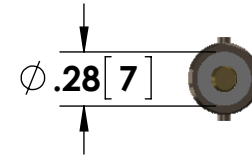

- 6-32 Stud Input Connection w/ 2 ea. Nuts
- 3/8-32 Threaded Case Body w/ 2 ea. Low Profile Panel Nuts
- BNC (Amphenol) Output Connector

Specifications subject to change without notice.

T & M RESEARCH PRODUCTS, INC.

TITLE: **SSDN SERIES - SSDN-25**

DIMENSIONS: **inch[mm]**

DATE: **03-16-2015**