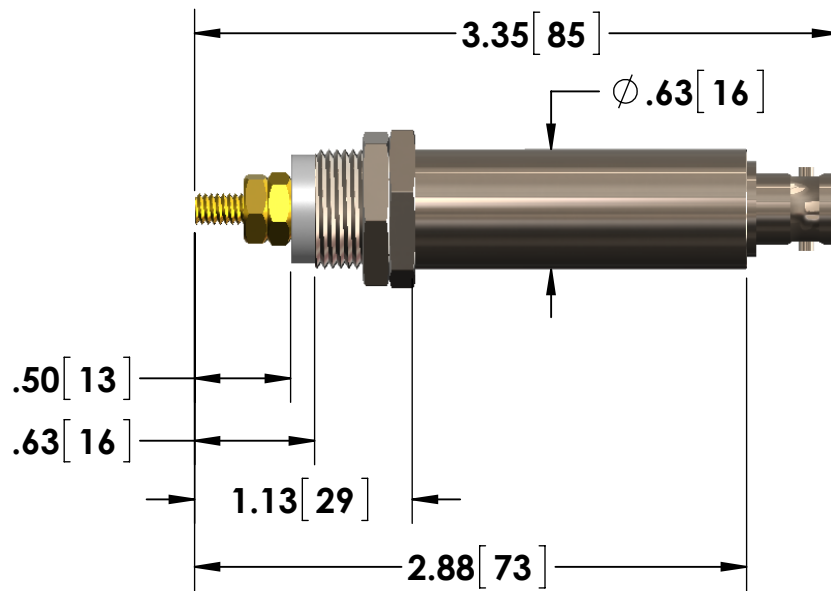

- 8-32 Stud Input Connection w/ 2ea. Nut
5/8-24 Threaded Case Body (Ground Reference)
w/ 2 ea. Low Profile Panel Nut
- BNC (Amphenol) Output Connection

Specifications subject to change without notice.

T & M RESEARCH PRODUCTS, INC.

TITLE: **A SERIES - SBNC, 4&5 WATT UNITS**

DIMENSIONS: **inch[mm]**

DATE: **03-19-2015**