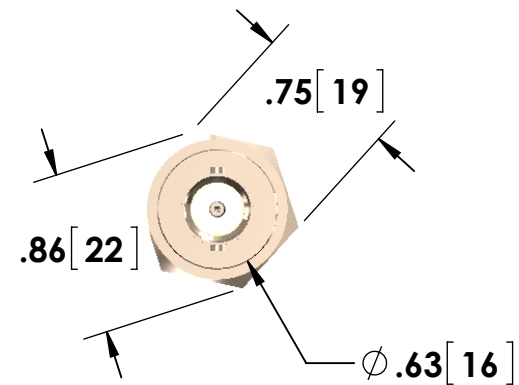

- 8-32 Stud Input Connection w/ 2ea. Nut
5/8-24 Threaded Case Body (Ground Reference)
w/ 2 ea. Low Profile Panel Nut
- BNC (Amphenol) Output Connection

Specifications subject to change without notice.

T & M RESEARCH PRODUCTS, INC.

TITLE: **A SERIES - SBNC, 4&5 WATT UNITS**

DIMENSIONS: **inch[mm]**

DATE: **03-19-2015**