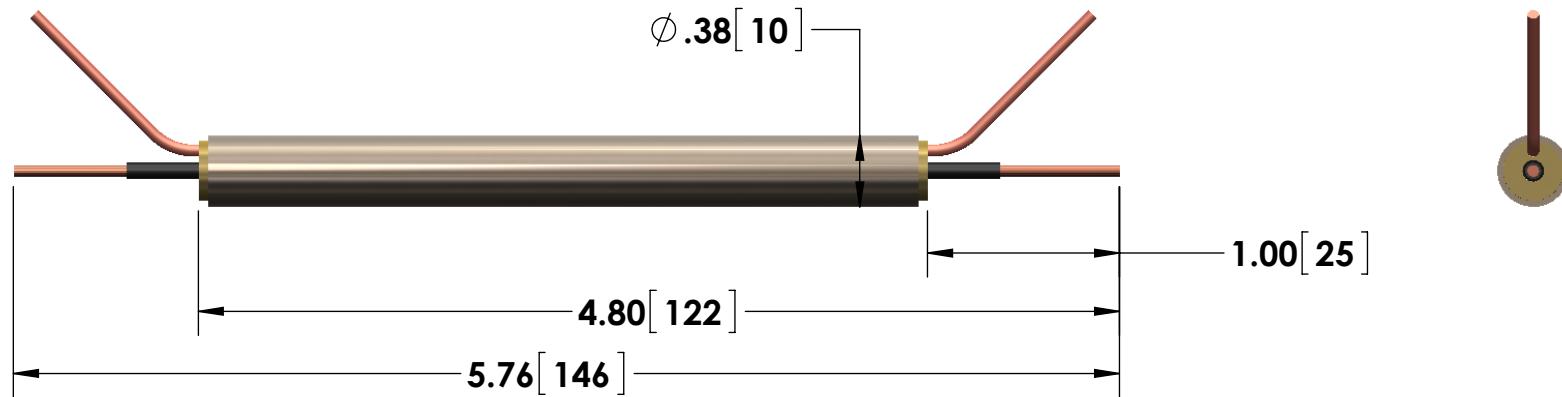

- #14 Bare Copper Wire Input and Output Connections

Specifications subject to change without notice.

T & M RESEARCH PRODUCTS, INC.

TITLE: **SPT SERIES - SPT-50**

DIMENSIONS: **inch[mm]**

DATE: **03-16-2015**