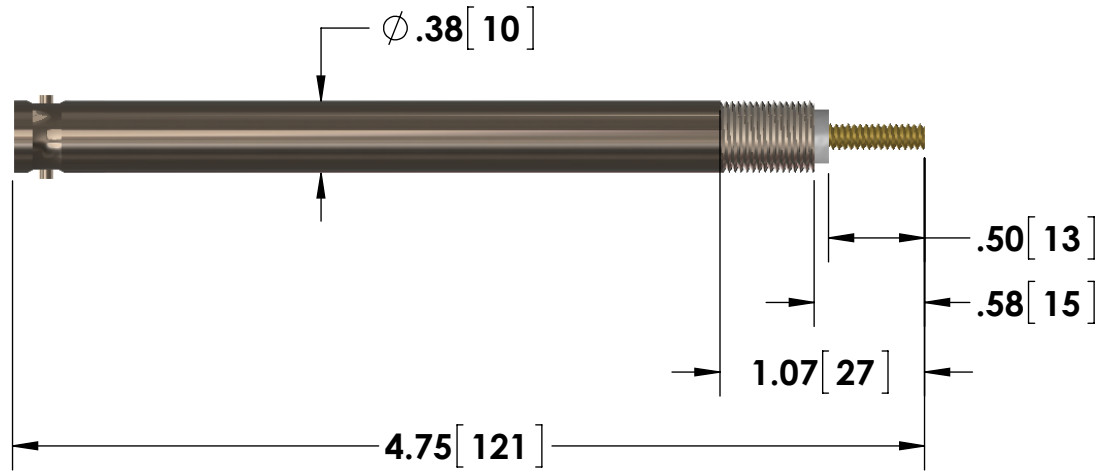

- 6-32 Stud Input Connection w/ 2 ea. Nuts
- 3/8-32 Threaded Case Body w/ 2 ea. Low Profile Panel Nuts
- BNC (Amphenol) Output Connector

Specifications subject to change without notice.

T & M RESEARCH PRODUCTS, INC.

TITLE: **SSDN SERIES - SSDN-50**

DIMENSIONS: **inch[mm]**

DATE: **03-16-2015**