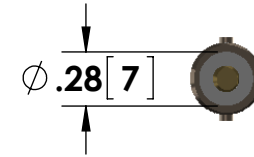

- 6-32 Stud Input Connection w/ 2 ea. Nuts
- 3/8-32 Threaded Case Body w/ 2 ea. Low Profile Panel Nuts
- BNC (Amphenol) Output Connector

Specifications subject to change without notice.

T & M RESEARCH PRODUCTS, INC.

TITLE: **SSDN SERIES - SSDN-50**

DIMENSIONS: **inch[mm]**

DATE: **03-16-2015**