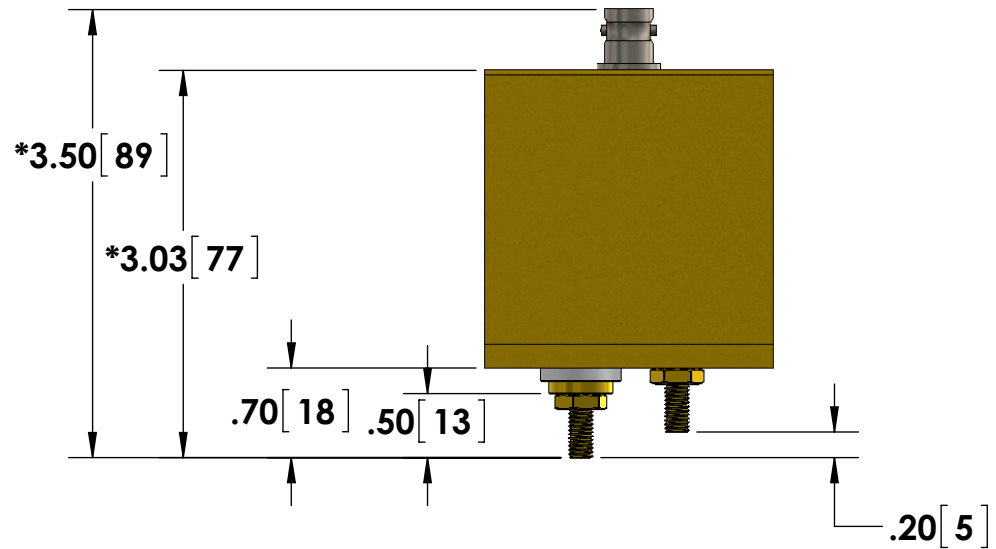

- BNC (Amphenol) Output Connector Standard
- 10-32 Stud Input Current Connections w/Nuts

Specifications subject to change without notice.

T & M RESEARCH PRODUCTS, INC.

TITLE: **SERIES W - 12.5 Watt Units**
Stud Input - 2STUD Type

DIMENSIONS: **inch[mm]** DATE: **04-21-2015**

*Dimension subject to change due to resistive element