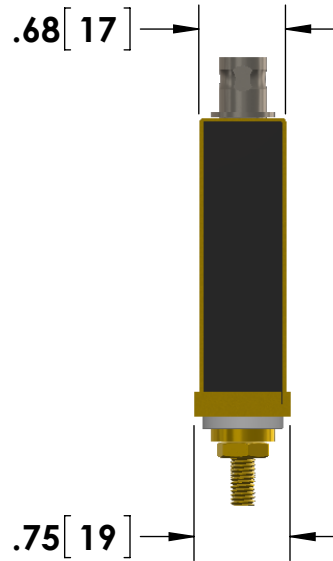

- BNC (Amphenol) Output Connector Standard
- 10-32 Stud Input Current Connections w/Nuts

Specifications subject to change without notice.

T & M RESEARCH PRODUCTS, INC.

TITLE: **SERIES W - 12.5 Watt Units**
Stud Input - 2STUD Type

DIMENSIONS: **inch[mm]** DATE: **04-21-2015**

*Dimension subject to change due to resistive element