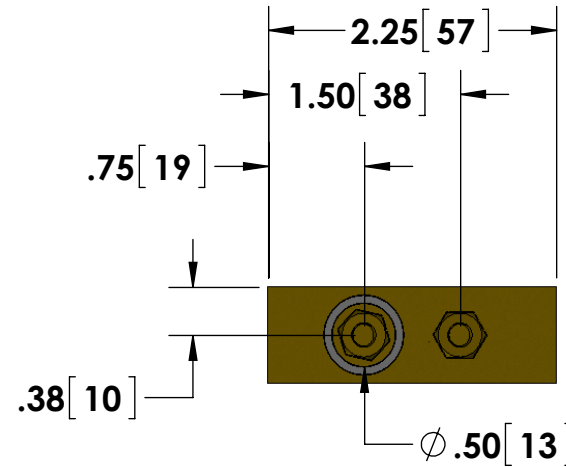

- BNC (Amphenol) Output Connector Standard
- 10-32 Stud Input Current Connections w/Nuts

Specifications subject to change without notice.

T & M RESEARCH PRODUCTS, INC.

TITLE: **SERIES W - 12.5 Watt Units**
Stud Input - 2STUD Type

DIMENSIONS: **inch[mm]** DATE: **04-21-2015**

*Dimension subject to change due to resistive element