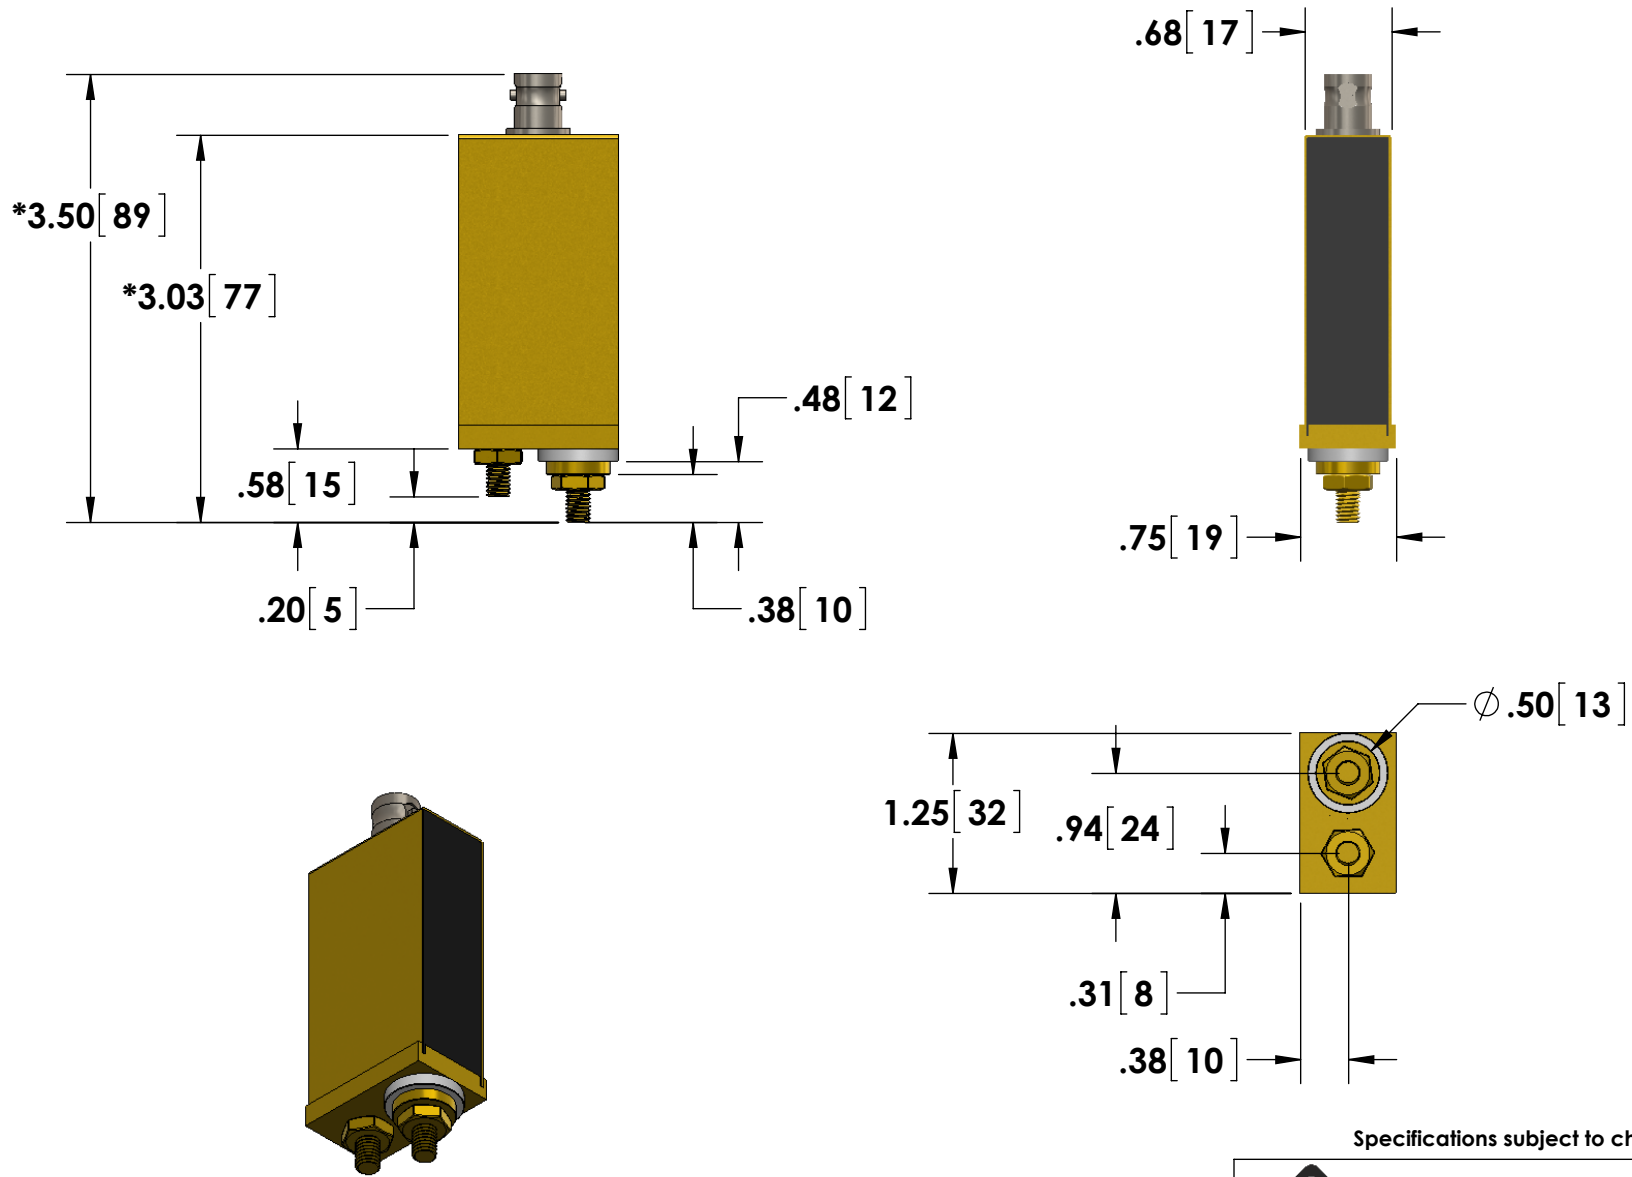

- BNC (Amphenol) Output Connector Standard
- 10-32 Stud Input Current Connections w/Nuts

\*Dimension subject to change due to resistive element

Specifications subject to change without notice.

T & M RESEARCH PRODUCTS, INC.

TITLE: **SERIES W - 5 Watt Units**  
**Stud Input -1STUD Type**

DIMENSIONS: **inch[mm]**

DATE: **04-20-2015**