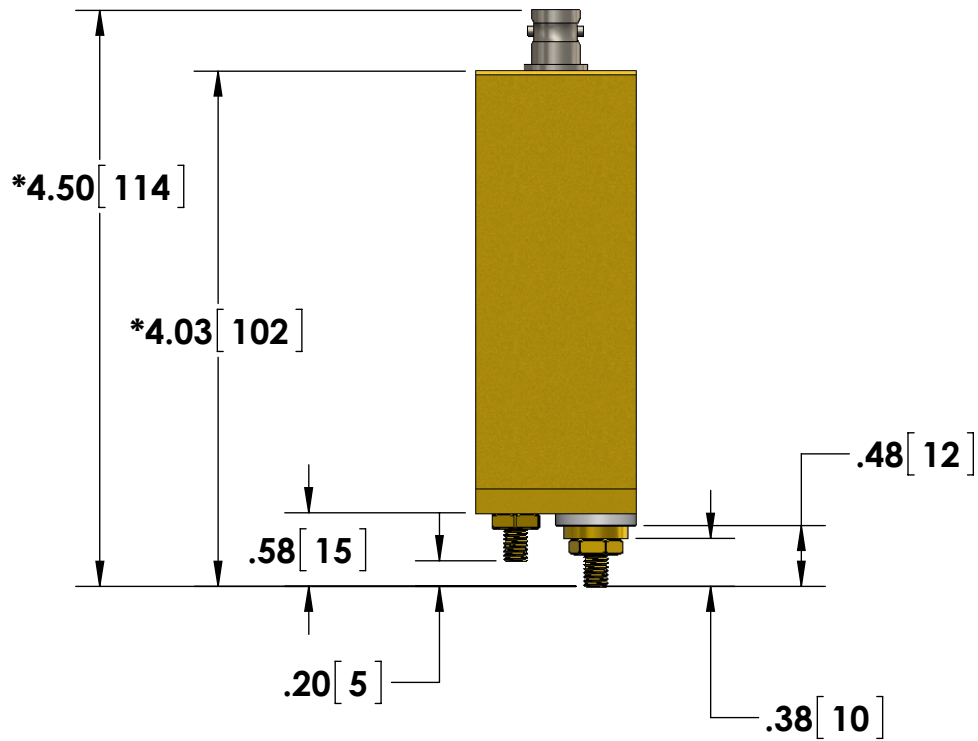

- BNC (Amphenol) Output Connector Standard
- 10-32 Stud Input Current Connections w/Nuts

Specifications subject to change without notice.

T & M RESEARCH PRODUCTS, INC.

TITLE: **SERIES W - 6 Watt Units**
Stud Input -1STUD Type

DIMENSIONS: **inch[mm]**

DATE: **04-20-2015**

*Dimension subject to change due to resistive element