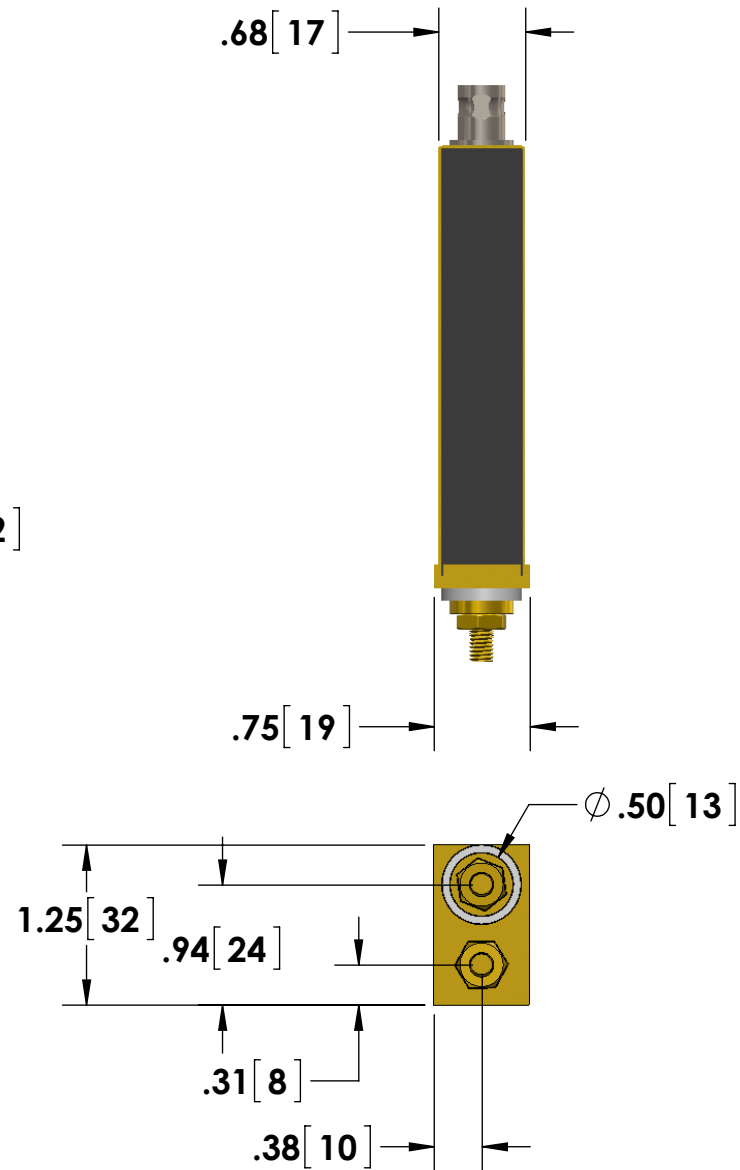

- BNC (Amphenol) Output Connector Standard
- 10-32 Stud Input Current Connections w/Nuts

Specifications subject to change without notice.

T & M RESEARCH PRODUCTS, INC.

TITLE: **SERIES W - 6 Watt Units**
Stud Input -1STUD Type

DIMENSIONS: **inch[mm]**

DATE: **04-20-2015**

*Dimension subject to change due to resistive element