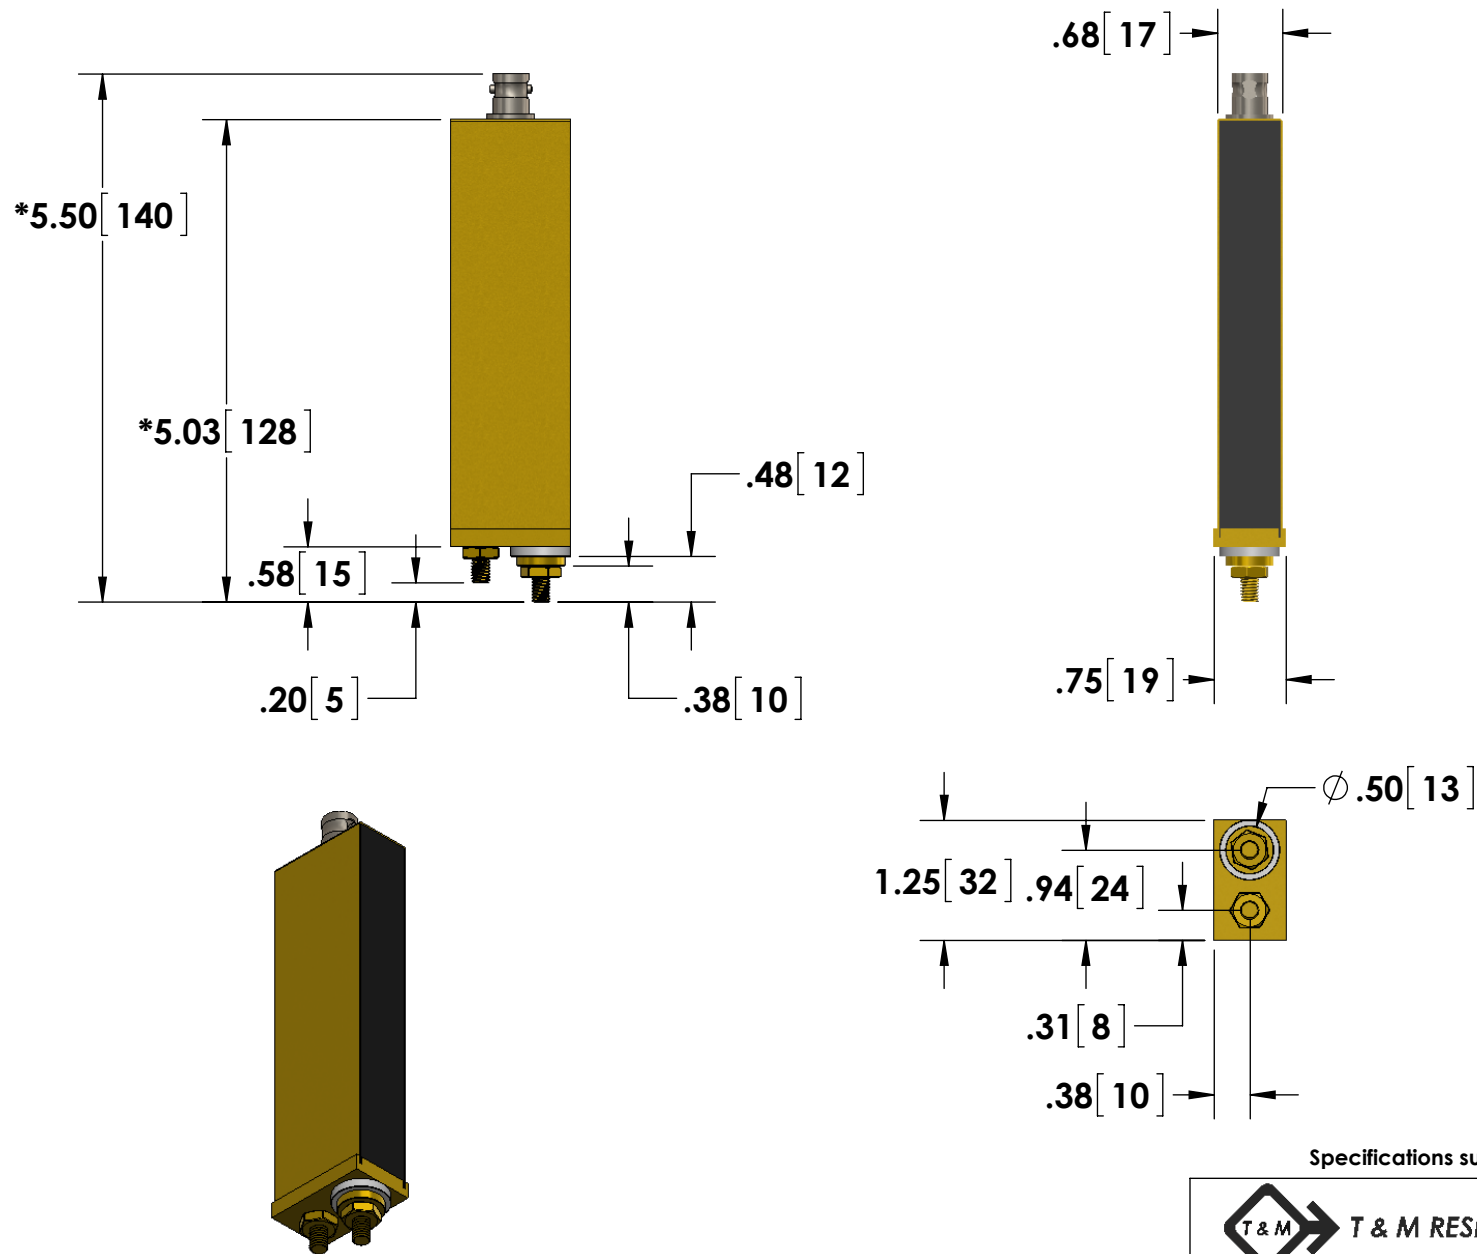

- BNC (Amphenol) Output Connector Standard
- 10-32 Stud Input Current Connections w/Nuts

Specifications subject to change without notice.

T & M RESEARCH PRODUCTS, INC.

TITLE: **SERIES W - 7.5 Watt Units**
Stud Input -1STUD Type

DIMENSIONS: **inch[mm]**

DATE: **04-20-2015**

*Dimension subject to change due to resistive element