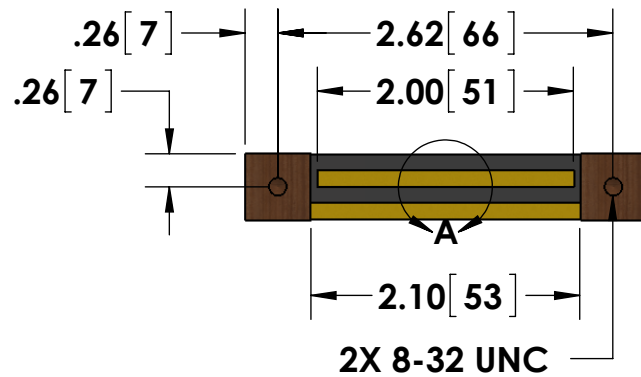

- BNC (Amphenol) Output Connector
- Flat Cable Input (Clamping Type)

- Delrin Backing

*Dimension subject to change due to resistive element

Specifications subject to change without notice.

T & M RESEARCH PRODUCTS, INC.

TITLE: **W SERIES - 7.5 Watt, 2FC Units**

DIMENSIONS: **inch[mm]**

DATE: **04-10-2015**