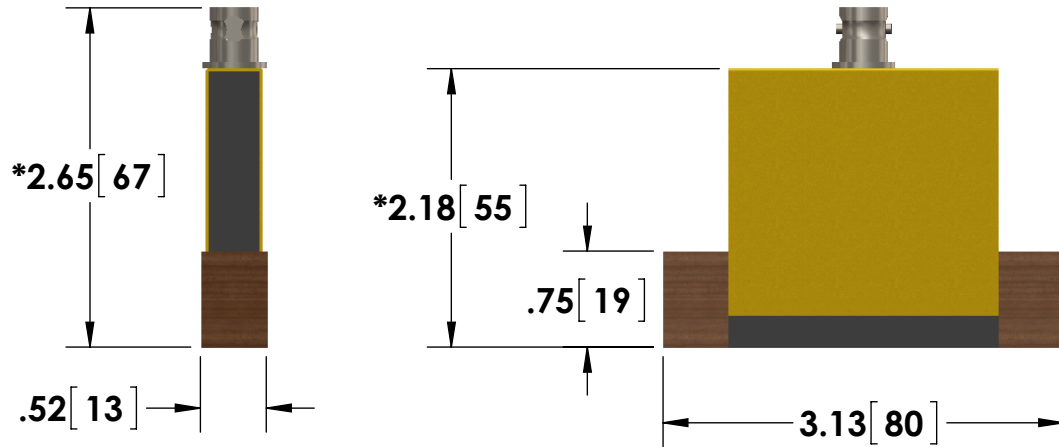

- BNC (Amphenol) Output Connector
- Flat Cable Input (Clamping Type)

- Delrin Backing

*Dimension subject to change due to resistive element

Specifications subject to change without notice.

T & M RESEARCH PRODUCTS, INC.

TITLE: **W SERIES - 7.5 Watt, 2FC Units**

DIMENSIONS: **inch[mm]**

DATE: **04-10-2015**