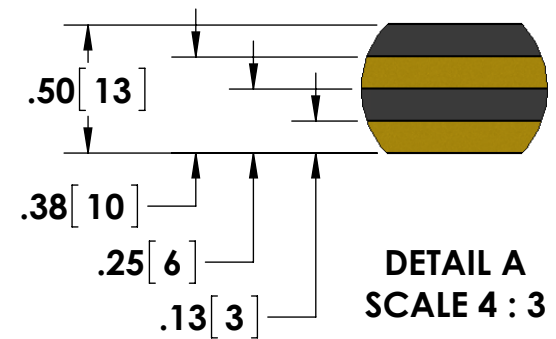

- BNC (Amphenol) Output Connector
- Flat Cable Input (Clamping Type)

- Delrin Backing

*Dimension subject to change due to resistive element

Specifications subject to change without notice.

T & M RESEARCH PRODUCTS, INC.

TITLE: **W SERIES - 7.5 Watt, 2FC Units**

DIMENSIONS: **inch[mm]**

DATE: **04-10-2015**