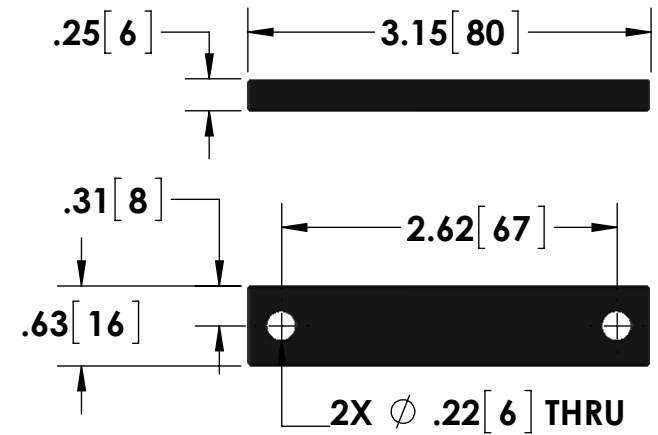

- BNC (Amphenol) Output Connector
- Flat Cable Input (Clamping Type)

- Delrin Backing

*Dimension subject to change due to resistive element

Specifications subject to change without notice.

T & M RESEARCH PRODUCTS, INC.

TITLE: **W SERIES - 7.5 Watt, 2FC Units**

DIMENSIONS: **inch[mm]**

DATE: **04-10-2015**