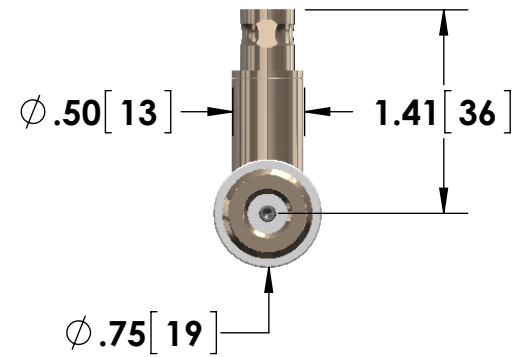

- N-Type (Female) Input and Output
- BNC Signal Tap

Note: Other connector configurations are available and encouraged to befit your application

Specifications subject to change without notice.

T & M RESEARCH PRODUCTS, INC.

TITLE: **SERIES A - Inline Version**
LNFF-X-XXX-BNC

DIMENSIONS: **inch[mm]**

DATE: **04-15-2015**