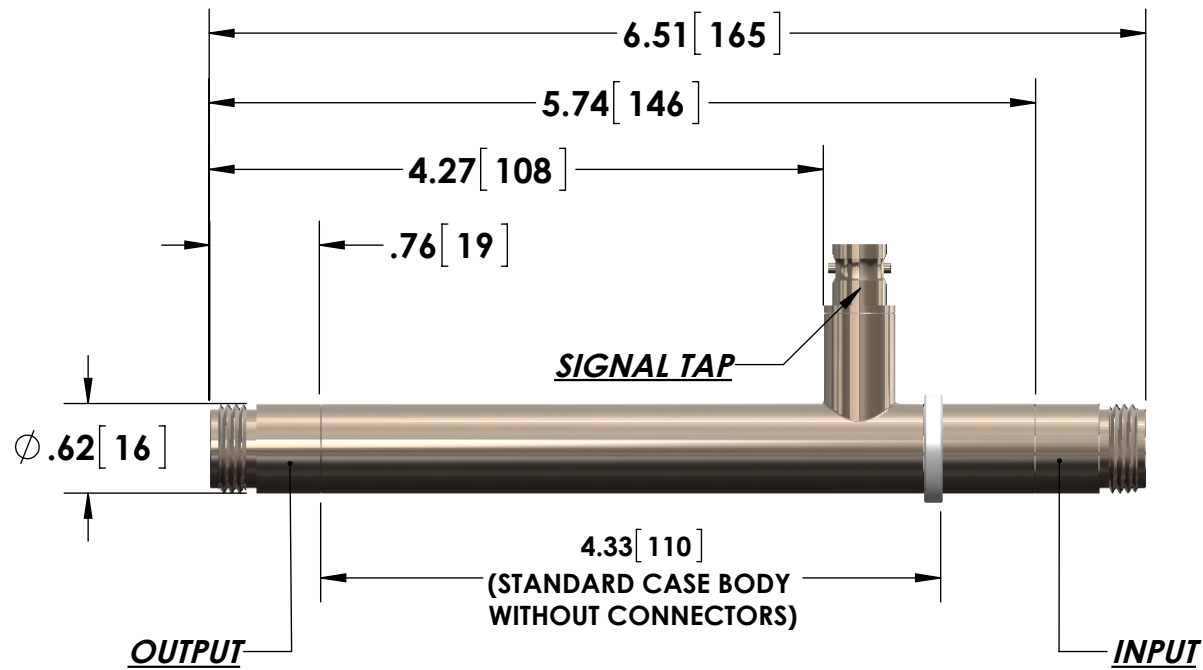

- N-Type (Female) Input and Output
- BNC Signal Tap

Note: Other connector configurations are available and encouraged to befit your application

Specifications subject to change without notice.

T & M RESEARCH PRODUCTS, INC.

TITLE: **SERIES A - Inline Version**
LNFF-X-XXX-BNC

DIMENSIONS: **inch[mm]**

DATE: **04-15-2015**