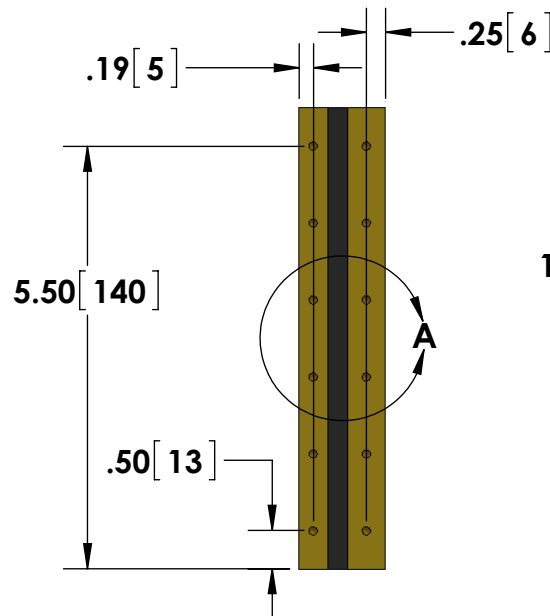

- BNC (Amphenol) Output Connector Standard
- Flat Cable Input Current Connections

**DETAIL A**  
**SCALE 2 : 2.5**

Specifications subject to change without notice.

T & M RESEARCH PRODUCTS, INC.

TITLE: **SERIES W - 15 Watt Bar Strap Type**

DIMENSIONS: **inch[mm]** DATE: **08-27-2018**

\*Dimension subject to change due to resistive element