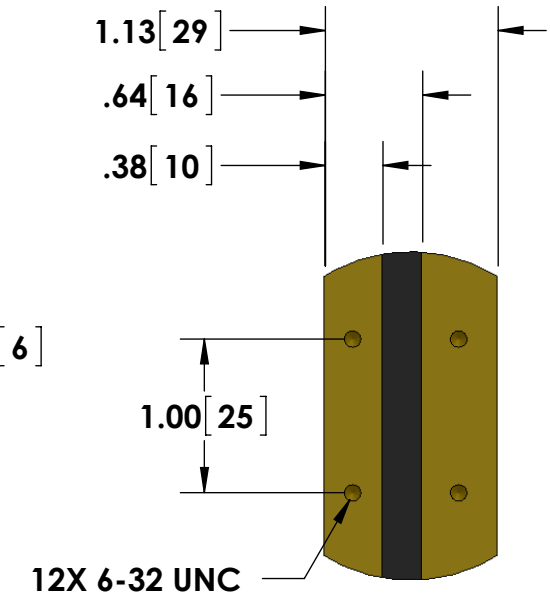

- BNC (Amphenol) Output Connector Standard
- Flat Cable Input Current Connections

**DETAIL A**  
**SCALE 2 : 2.5**

Specifications subject to change without notice.

T & M RESEARCH PRODUCTS, INC.

TITLE: **SERIES W - 15 Watt Bar Strap Type**

DIMENSIONS: **inch[mm]** DATE: **08-27-2018**

\*Dimension subject to change due to resistive element