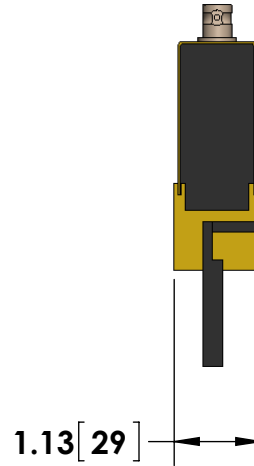

- BNC (Amphenol) Output Connector Standard
- Flat Cable Input Current Connections

**DETAIL A**  
**SCALE 2 : 2.5**

Specifications subject to change without notice.

T & M RESEARCH PRODUCTS, INC.

TITLE: **SERIES W - 15 Watt Bar Strap Type**

DIMENSIONS: **inch[mm]** DATE: **08-27-2018**

\*Dimension subject to change due to resistive element