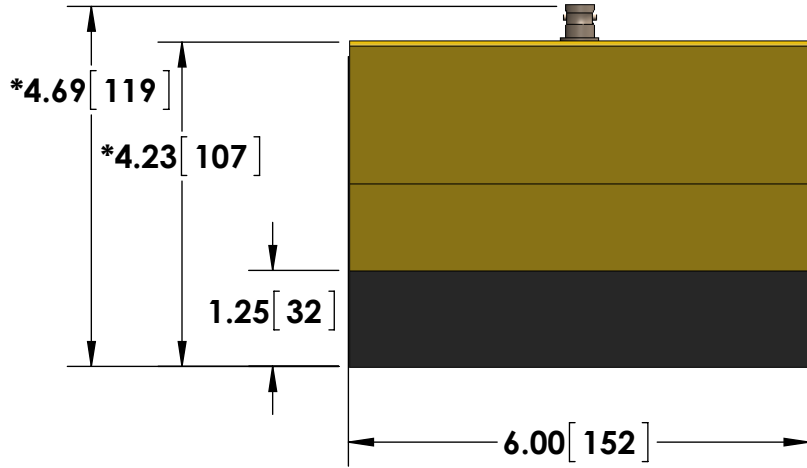

- BNC (Amphenol) Output Connector Standard
- Flat Cable Input Current Connections

**DETAIL A**  
**SCALE 2 : 2.5**

Specifications subject to change without notice.

T & M RESEARCH PRODUCTS, INC.

TITLE: **SERIES W - 15 Watt Bar Strap Type**

DIMENSIONS: **inch[mm]** DATE: **08-27-2018**

\*Dimension subject to change due to resistive element