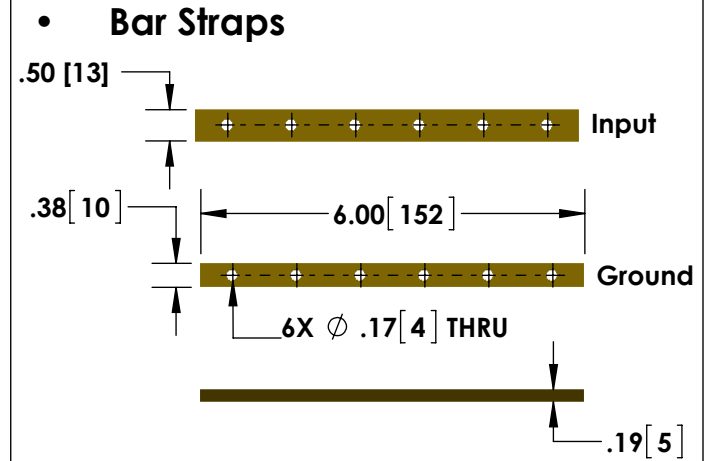

- BNC (Amphenol) Output Connector Standard
- Flat Cable Input Current Connections

**DETAIL A**  
**SCALE 2 : 2.5**

Specifications subject to change without notice.

T & M RESEARCH PRODUCTS, INC.

TITLE: **SERIES W - 15 Watt Bar Strap Type**

DIMENSIONS: **inch[mm]** DATE: **08-27-2018**

\*Dimension subject to change due to resistive element