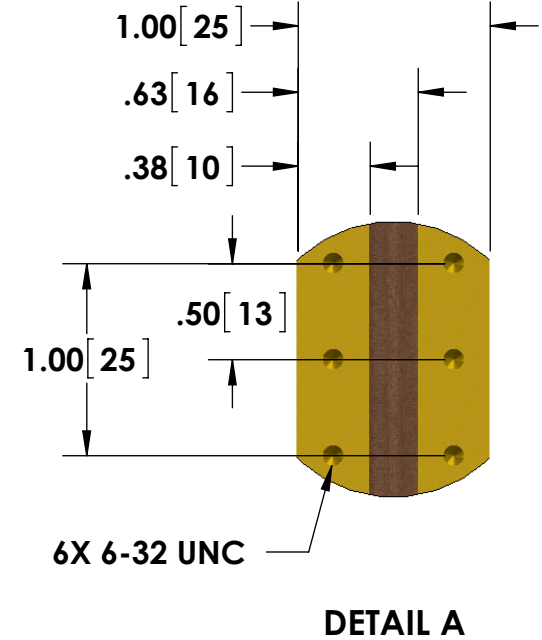

- BNC (Amphenol) Output Connector Standard
- Flat Cable Input Current Connections

- Bar Straps

Specifications subject to change without notice.

T & M RESEARCH PRODUCTS, INC.

TITLE: **SERIES W - 5 Watt Bar Strap Type**

DIMENSIONS: **inch[mm]** DATE: **04-17-2015**

\*Dimension subject to change due to resistive element