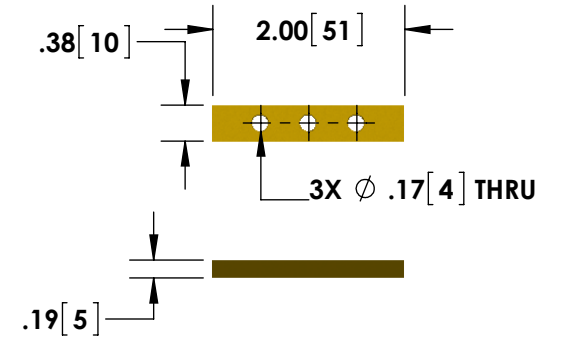

- BNC (Amphenol) Output Connector Standard
- Flat Cable Input Current Connections

- Bar Straps

Specifications subject to change without notice.

T & M RESEARCH PRODUCTS, INC.

TITLE: **SERIES W - 5 Watt Bar Strap Type**

DIMENSIONS: **inch[mm]** DATE: **04-17-2015**

\*Dimension subject to change due to resistive element