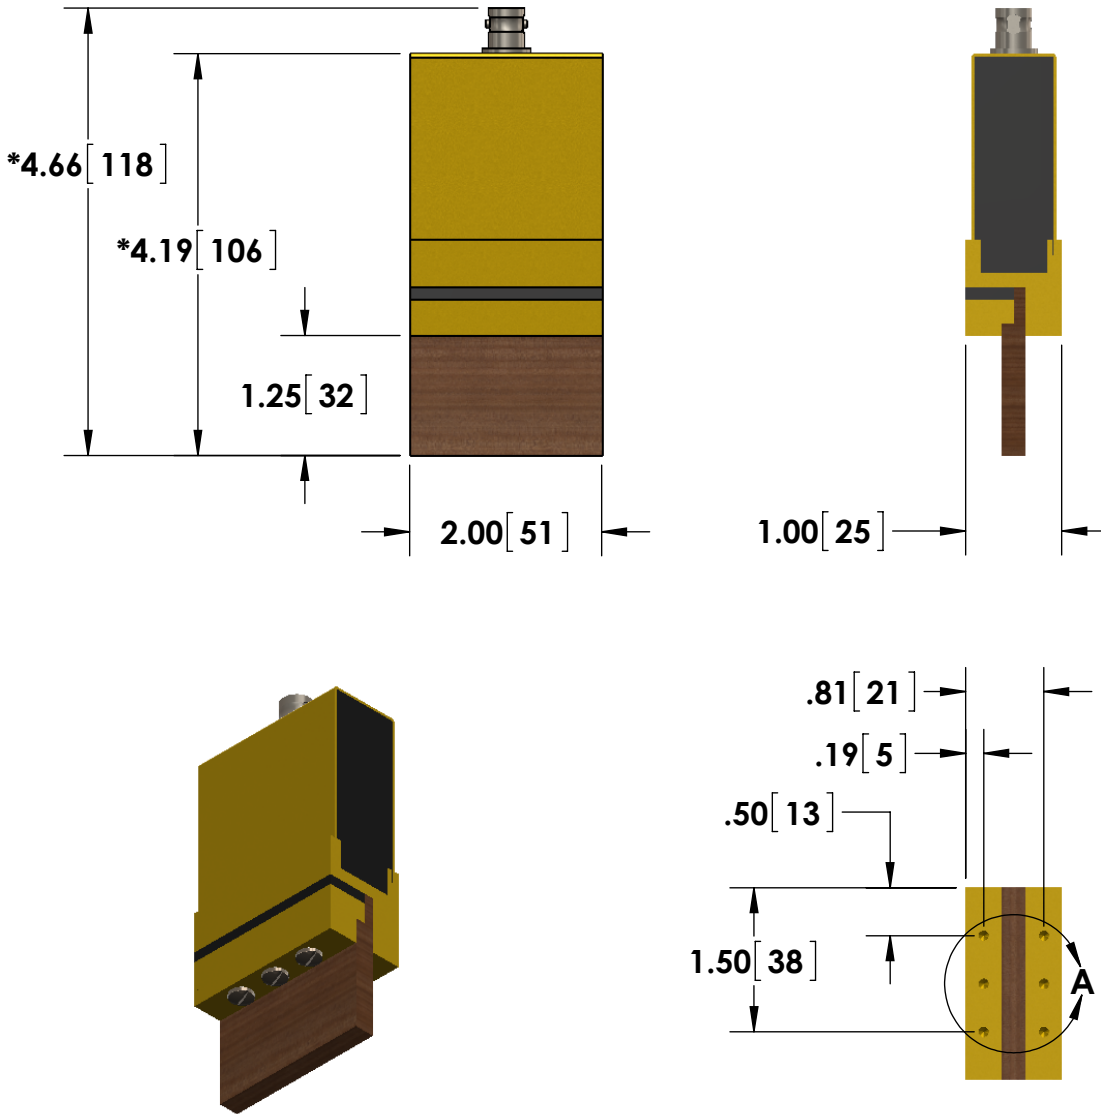

- BNC (Amphenol) Output Connector Standard
- Flat Cable Input Current Connections

- Bar Straps

Specifications subject to change without notice.

T & M RESEARCH PRODUCTS, INC.

TITLE: **SERIES W - 5 Watt Bar Strap Type**

DIMENSIONS: **inch[mm]** DATE: **04-17-2015**

\*Dimension subject to change due to resistive element